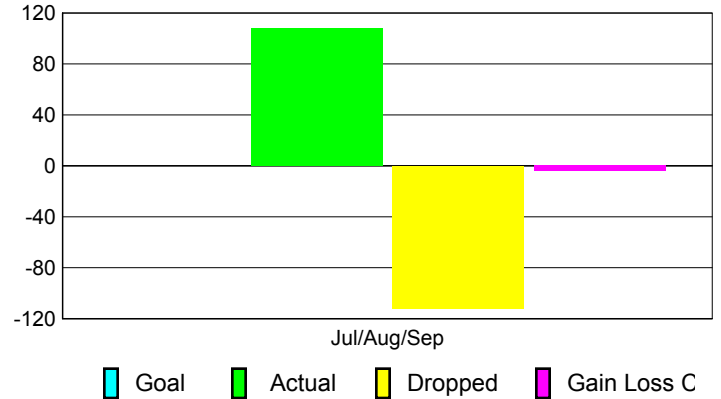

### YTD Status Quo Clubs 2010-2011

Status Quo Clubs Compared to Status Quo Members

## MEMBERSHIP

Membership Results  
2010-2011

Membership  
2009-2010

Month	Net Memb Goal	Actual New Memb	Actual Dropped Memb	Gain/Loss of Memb	Gain/Loss of Memb
Jul/Aug/Sep	0	108	-112	-4	-62
<b>Totals</b>	<b>0</b>	<b>108</b>	<b>-112</b>	<b>-4</b>	<b>-62</b>

### Membership Results 2010-2011

Goal, New, Dropped, Gain/Loss

### Comparison of Membership Gain/Loss

Current Year Compared to the Previous Year